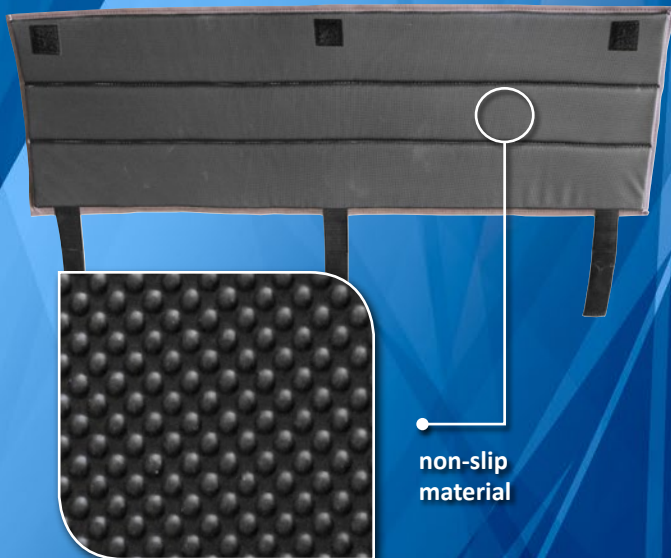

# Suede Padded Beam Mat

The Suede Padded Beam Mat is designed to cushion landings during balance beam training.

non-slip material

- Constructed of sanded material which matches the material used on AAI Balance Beams
- Features a non-slip material on the underside to help keep the pad in place
- Seams allow a more form fitting pad
- Includes hook and loop straps to help keep it in place and ensure a tight fit
- Uses ½" thick closed cell sponge
- Measures 15" wide x 48" long x 1/2" thick

416-110 Suede Padded Beam Mat - wt. 6 lbs. (2.7kg)

For more information or to find the dealer nearest you, visit [www.americanathletic.com/dealer\\_locator.html](http://www.americanathletic.com/dealer_locator.html)