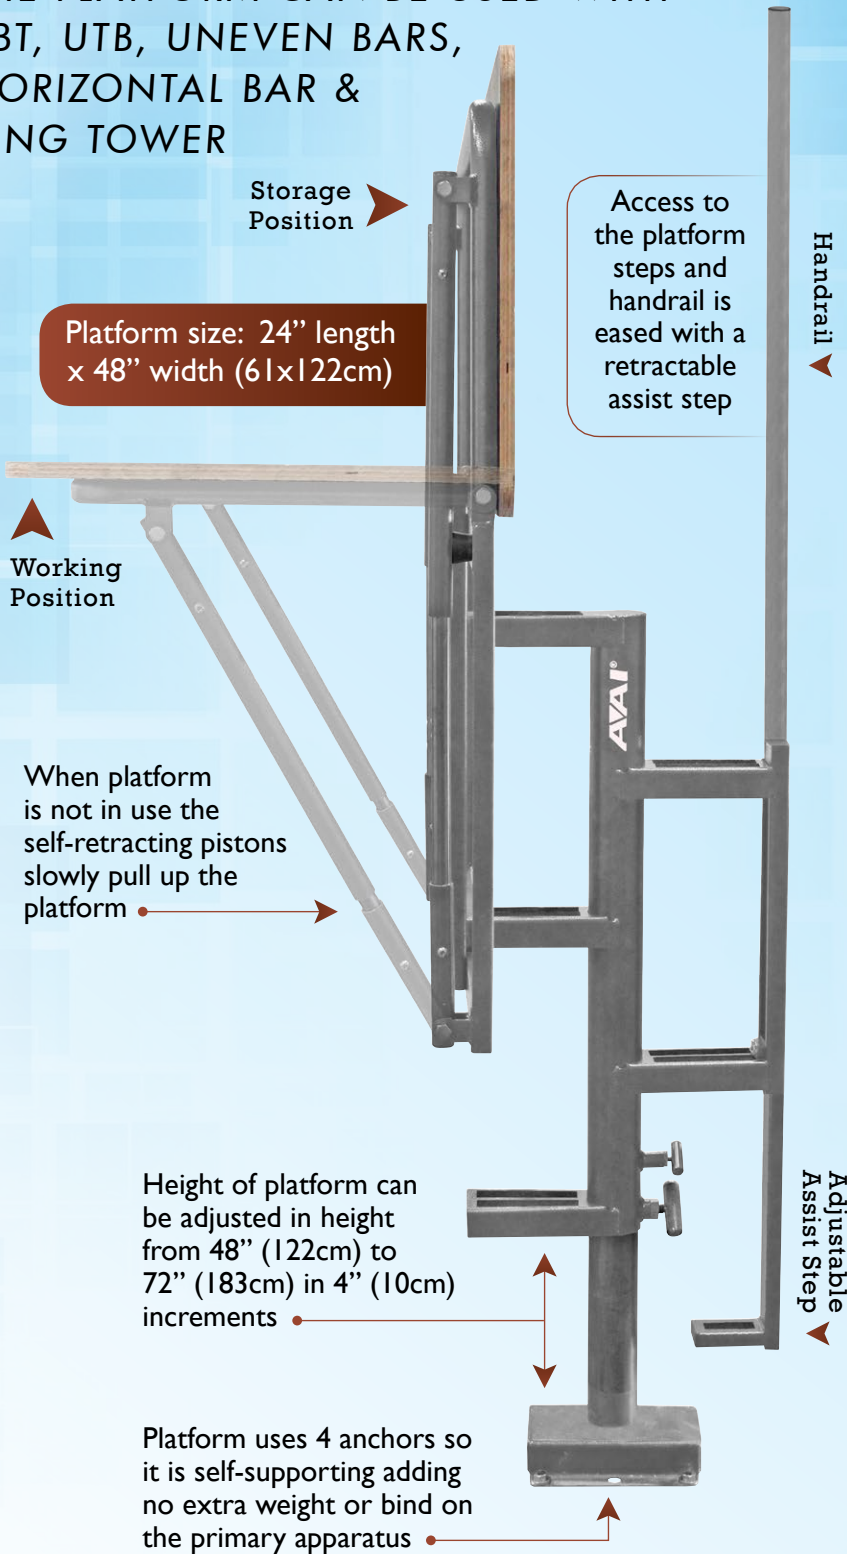

UNIVERSAL SPOTTING PLATFORM

americanathletic.com | 800.247.3978

AmericanAthletic AAlequipment

THE PLATFORM CAN BE USED WITH
SBT, UTB, UNEVEN BARS,
HORIZONTAL BAR &
RING TOWER

Platform bolts in three positions that adjust in 5" (12.7cm) increments

Base anchors offset from apparatus

407-690 Universal Spotting Platform – wt. 145 lbs. (66kg)

To find the dealer nearest you, visit americanathletic.com/dealer