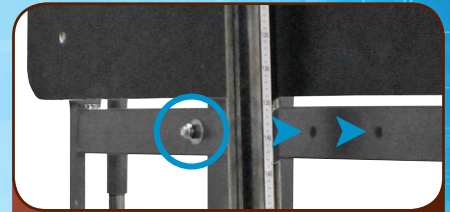

UNIVERSAL SPOTTING PLATFORM

americanathletic.com | 800.247.3978

AmericanAthletic AAlequipment

THE PLATFORM CAN BE USED WITH
SBT, UTB, UNEVEN BARS,
HORIZONTAL BAR &
RING TOWER

Platform bolts in three positions that adjust in 5" (12.7cm) increments

Base anchors offset from apparatus

407-690 Universal Spotting Platform – wt. 145 lbs. (66kg)

To find the dealer nearest you, visit americanathletic.com/dealer