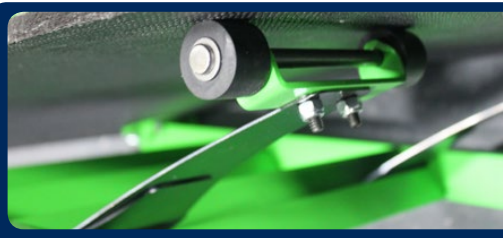

Take your vault to the next level with AAI® Evo-Boards. Predictable and consistent rebound action giving maximum return of energy input.

Stop pinching fingers or bruising knuckles and join the evolution in vaulting.

Normal springs wear down due to metal fatigue caused during compression. Evo-boards use the next evolution in leaf springs to remain consistent and last longer.

- Evo-Boards have a **LARGER SWEET SPOT** allowing for variations in entry position.
- These progressive boards are color coded to help determine which board your athlete will need.
- Softer and less jarring feel allowing for more repetition.
- Welded aluminum frame with handle for easy transport.
- Anti-fatigue mat provides a unique softer feel on hands or feet.