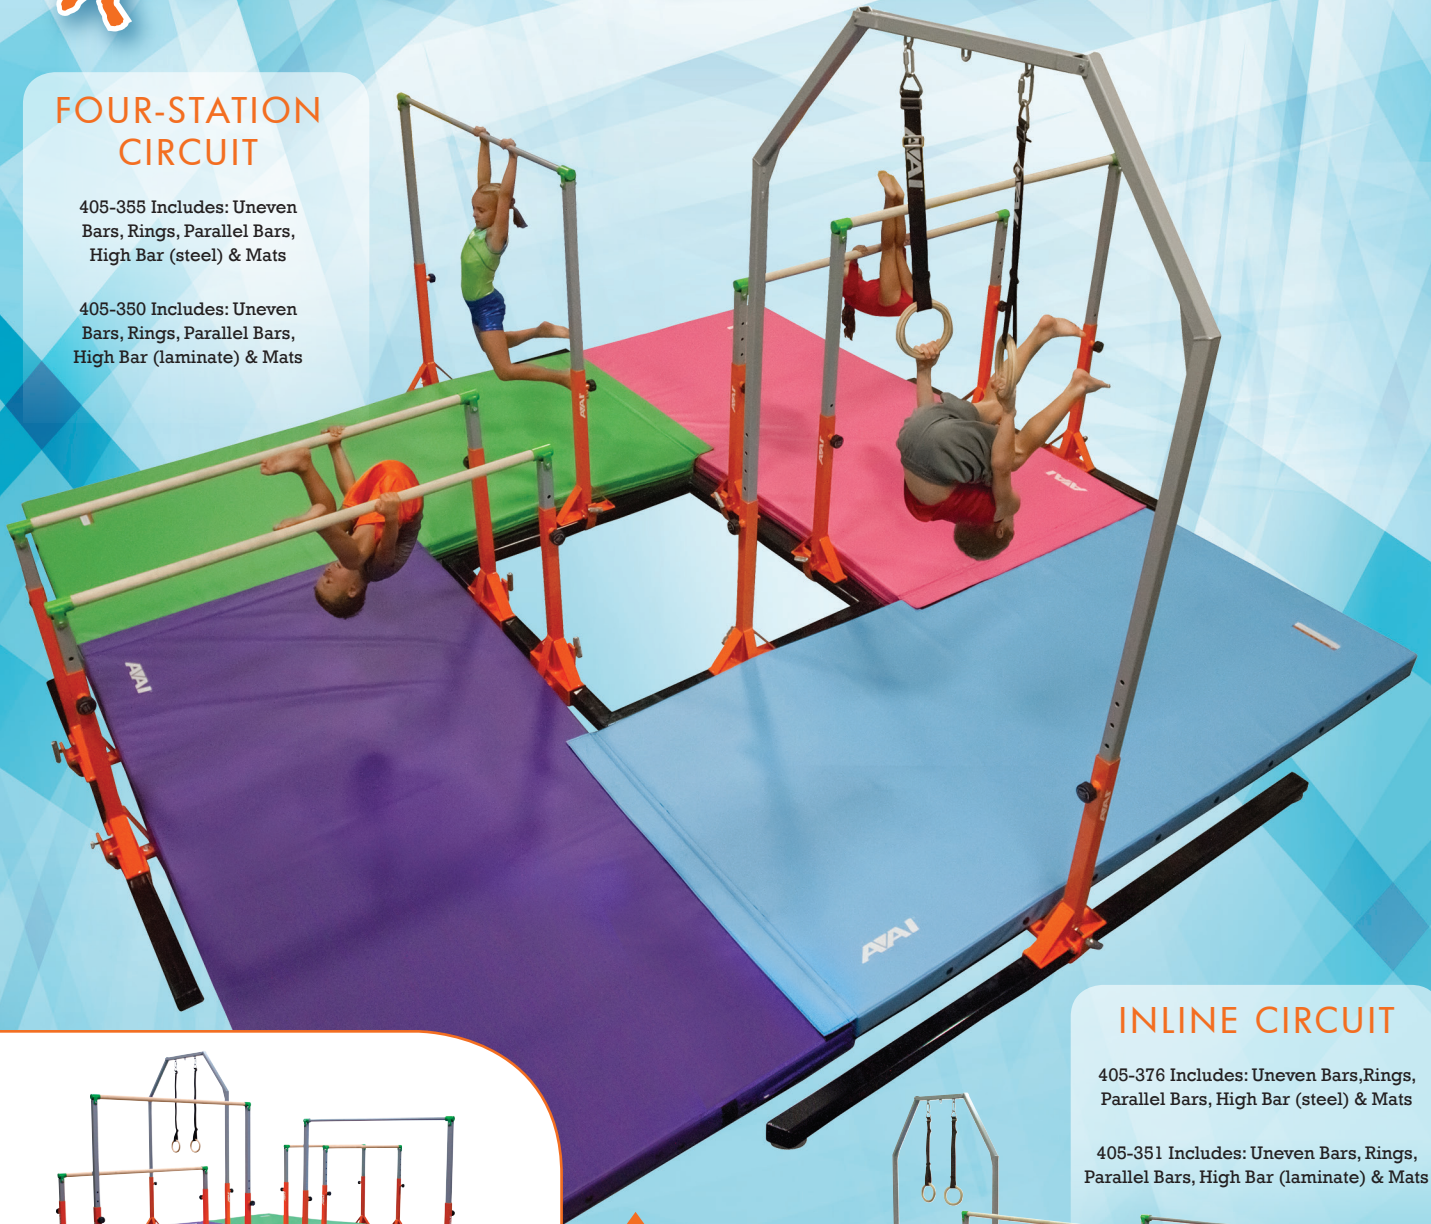

# Fun Colors & New Accessories

## FOUR-STATION CIRCUIT

405-355 Includes: Uneven Bars, Rings, Parallel Bars, High Bar (steel) & Mats

405-350 Includes: Uneven Bars, Rings, Parallel Bars, High Bar (laminated) & Mats

## INLINE CIRCUIT

405-376 Includes: Uneven Bars, Rings, Parallel Bars, High Bar (steel) & Mats

405-351 Includes: Uneven Bars, Rings, Parallel Bars, High Bar (laminated) & Mats

**AAI**® 800.247.3978

[www.americanathletic.com/elitekids](http://www.americanathletic.com/elitekids)

AmericanAthletic

@AAIequipment

**NEW ACCESSORIES FOR THE RINGS SET**

**RINGS SET**

405-360 — wt. 153 lbs. (96kg)

**SWING**

405-340 - wt. 5 lbs. (2kg)

**CLIMBING ROPE**