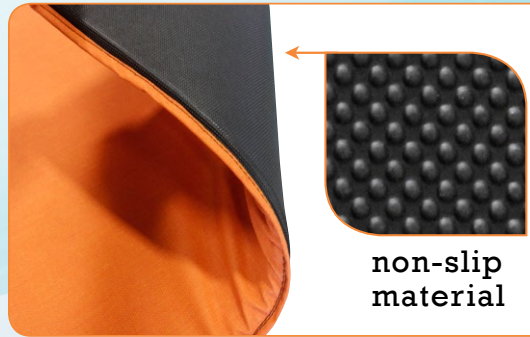

americanathletic.com | 800.247.3978
f AmericanAthletic t AAlequipment

non-slip
material

Prep Mat's flexibility allows it to contour to equipment

PREP MAT

- 100% brushed polyester knit top material
- Non-slip material on the bottom to help keep the pad in place
- Uses 1/2" thick closed cell sponge to cushion landings when on equipment or on the floor