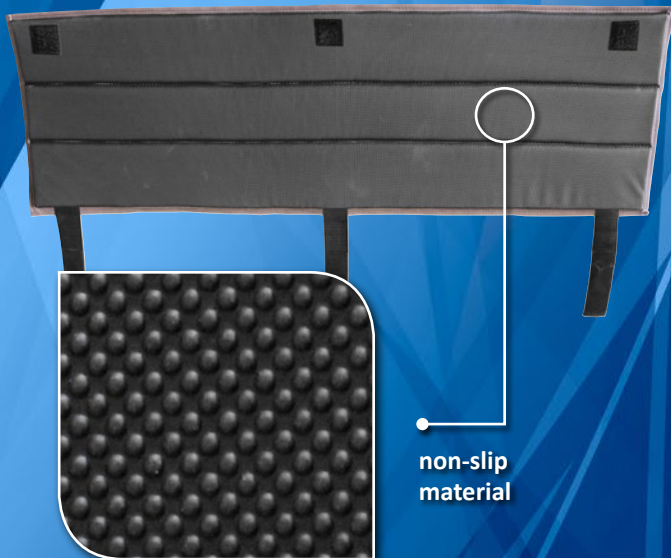

AAI®

www.americanathletic.com | 800.247.3978

AmericanAthletic

@AAIequipment

Suede Padded Beam Mat

The Suede Padded Beam Mat is designed to cushion landings during balance beam training.

- Constructed of sanded material which matches the material used on AAI Balance Beams
- Features a non-slip material on the underside to help keep the pad in place
- Seams allow a more form fitting pad
- Includes hook and loop straps to help keep it in place and ensure a tight fit
- Uses ½" thick closed cell sponge
- Measures 15" wide x 48" long x 1/2" thick

416-110 Suede Padded Beam Mat - wt. 6 lbs. (2.7kg)

For more information or to find the dealer nearest you, visit www.americanathletic.com/dealer_locator.html