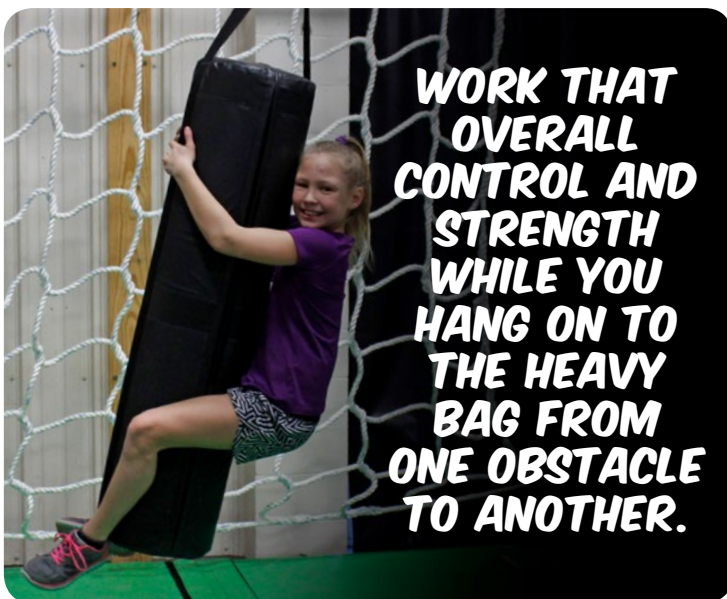

G2N NEW ACCESSORIES

SLIDE BAR WITH RINGS

NEW 405-251

GRAB A HOLD OF THE RINGS AND USE YOUR MOMENTUM TO SWING ACROSS TO THE OTHER SIDE.

NEW

FLOATING MONKEY BARS 405-292

WORK THAT OVERALL CONTROL AND STRENGTH WHILE YOU HANG ON TO THE HEAVY BAG FROM ONE OBSTACLE TO ANOTHER.