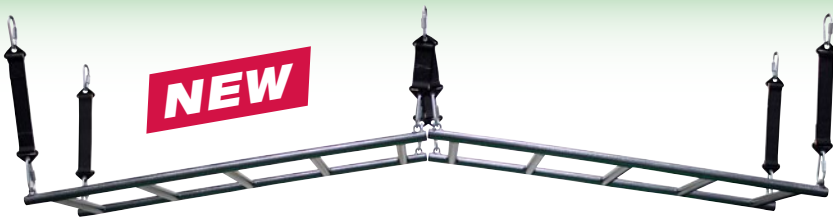

G2N NEW ACCESSORIES

SLIDE BAR WITH RINGS

NEW 405-251

GRAB A HOLD OF THE RINGS AND USE YOUR MOMENTUM TO SWING ACROSS TO THE OTHER SIDE.

NEW

FLOATING MONKEY BARS 405-292

WORK THAT OVERALL CONTROL AND STRENGTH WHILE YOU HANG ON TO THE HEAVY BAG FROM ONE OBSTACLE TO ANOTHER.

NEW

BOLSTER BAG

405-290

NEW

3 RING STRAP

405-275