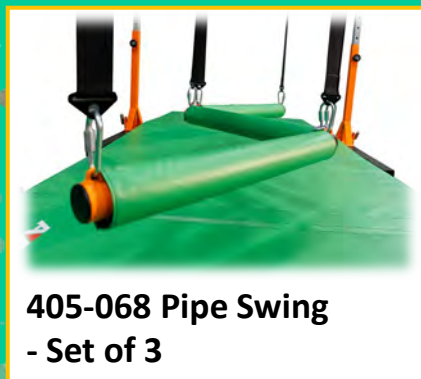

FROM GYMNASTICS

TO NINJA

ELITE KIDS NINJA

FLOATING PLANK | MONKEY BARS WITH LADDER | MONKEY BARS | RINGS | PIPE SWINGS | STEP SWINGS

JUMPSTART YOUR LITTLE NINJAS!

Mix + Match for loads of fun

Easily change out the accessories to keep kids engaged.
Make your preschool area the most versatile area in the gym

CONTACT US AT:
WWW.AMERICANATHLETIC.COM | 800.247.3978

AmericanAthletic aaiequipment aaiequip

ELITE KIDS NINJA

Active Kids are Back!

405-212 Monkey Bar Only

416-438 4" Lime Green 5x10 Mat

405-211 Monkey Bar with Ladder

Mix & Match for Loads of Fun!

405-064 Ring Pkg - Set of 4

405-067 Floating Plank

405-068 Pipe Swing - Set of 3

405-066 Step Swing - Set of 3

Gymnastics Meets Ninja