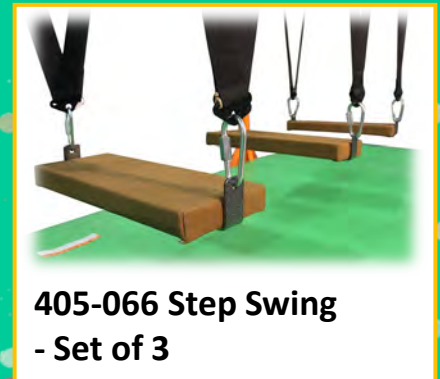

FROM GYMNASTICS

TO NINJA

ELITE KIDS NINJA

FLOATING PLANK | MONKEY BARS WITH LADDER | MONKEY BARS | RINGS | PIPE SWINGS | STEP SWINGS

JUMPSTART YOUR LITTLE NINJAS!

Mix + Match for loads of fun

Easily change out the accessories to keep kids engaged.
Make your preschool area the most versatile area in the gym

CONTACT US AT:
WWW.AMERICANATHLETIC.COM | 800.247.3978

AmericanAthletic aaiequipment aaiequip

ELITE KIDS NINJA

Active Kids are Back!

405-212 Monkey Bar Only

416-438 4" Lime Green 5x10 Mat

405-211 Monkey Bar with Ladder

Mix & Match for Loads of Fun!

405-064 Ring Pkg - Set of 4

405-067 Floating Plank

405-068 Pipe Swing - Set of 3

405-066 Step Swing - Set of 3

Gymnastics Meets Ninja